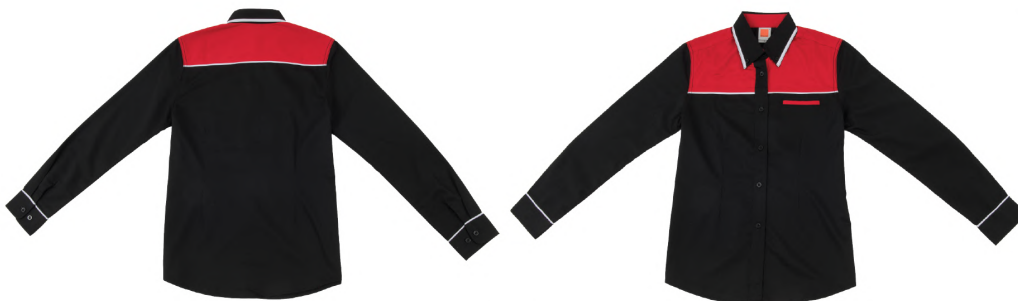

F139

LONG SLEEVE

65% Polyester - 35% Viscose
Weight: 160g/m²

F1 3902
Black/Red (P/White)

Size	Shoulder	Chest	Sleeve	Length
S	15"	36"	23"	25.5"
M	15.5"	38"	23"	26.5"
L	16"	40"	23.5"	27.5"
XL	16.5"	42"	23.5"	29"
2XL	17"	44"	24"	29.5"
3XL	17.5"	46"	24"	29.5"
4XL	18"	48"	24"	30"
5XL	18.5"	50"	24.5"	30"

Eco Dye

Female