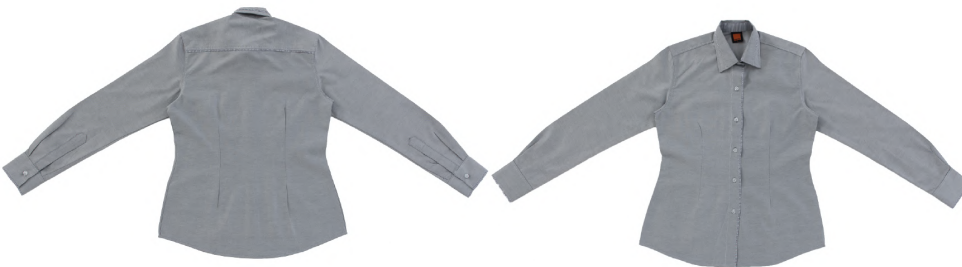

F1 4102
Black

F141

LONG SLEEVE
60% Cotton - 40% Polyester
Weight: 140g/m²

Size	Shoulder	Chest	Sleeve	Length
S	15"	36"	23"	25.5"
M	15.5"	38"	23"	26.5"
L	16"	40"	23.5"	27.5"
XL	16.5"	42"	23.5"	29"
2XL	17"	44"	24"	29.5"
3XL	17.5"	46"	24"	29.5"
4XL	18"	48"	24"	30"
5XL	18.5"	50"	24.5"	30"

Eco Dye

Female