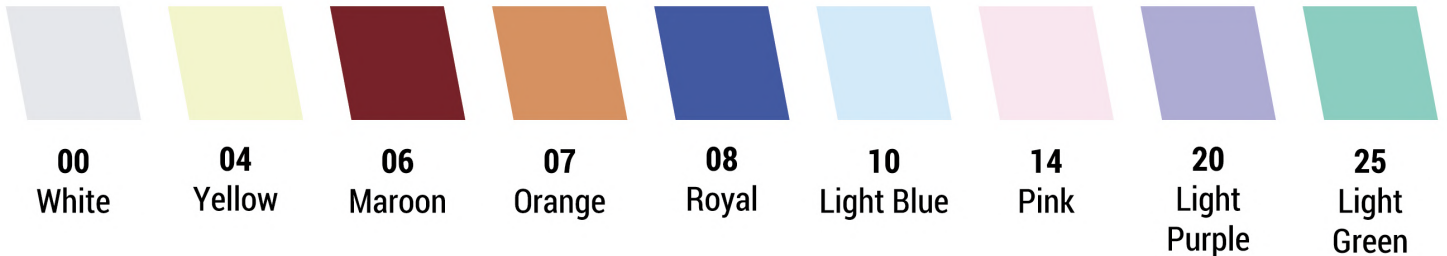

TW 03

Bath Towel
100% Cotton, Size 27" X 54"
Weight: 340gsm (0.749 Pounds)

Eco Dye 100% Cotton